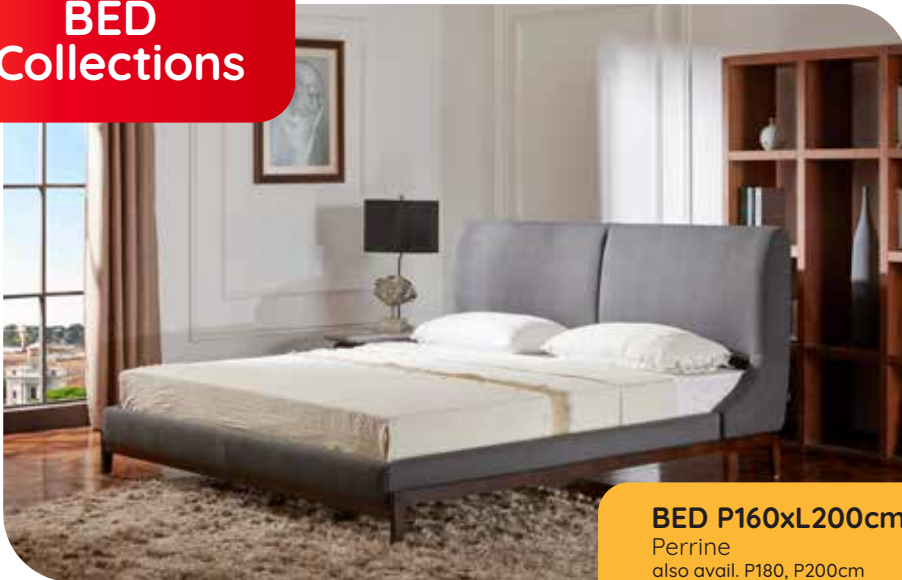

**BEDROOM  
CLEARANCE  
SALE**

Hingga **30 Nov 2021**

Disc. Up To

**50%**

**BED SET**

**Hurley**  
Include: Bed P160xL200, Dresser  
2-Pc Night Stand, 4-door wardrobe  
also avail. bed P180cm

Start From  
~~Rp 37.000.000~~  
**Rp 18.500.000/Set**

**BED SET**

**Macey**  
Include: Bed P160xL200cm, Night  
Stand, 3-Door Wardrobe, drawers

Start From  
~~Rp 49.500.000~~  
**Rp 7.800.000/Set**

**BED  
Collections**

INFORMA/NOVEMBER 2021/F1

**BED P160xL200cm**

**Perrine**  
also avail. P180, P200cm  
Start From  
~~Rp 13.999.000~~

**Rp 6.999.500**

**BED P160xL200cm**

**Alexa**  
also avail. P180cm  
avail. color:

● dark grey ● blue

Start From  
~~Rp 7.999.000~~  
**Rp 4.599.000**

**BED P160xL200cm**

**Paavo**  
also avail. P180, P200cm  
avail. color: ● black ● white ● white sand

Start From  
~~Rp 17.999.000~~  
**Rp 8.999.500**

**BED P160xL200cm**

**Alena**  
also avail. P180cm  
avail. color: ● light grey ● coral pink