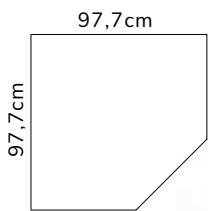

2. GUNAKAN MODUL CORNER UNTUK AREA BERSUDUT