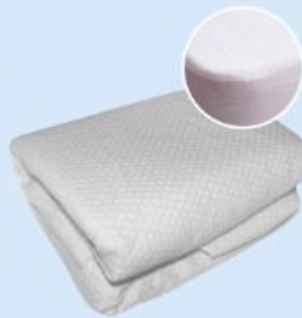

ANTI BACTERIAL PILLOW
50x70cm
Rp ~~199.000~~
Rp **139.000**

ANTI BACTERIAL BOLSTER
ø24x90cm
Rp ~~219.000~~
Rp **159.000**

PILLOW PROTECTOR BAMBOO
51x76cm
Rp **239.000**

BED COVER BAMBOO
160x210cm
Rp ~~890.000~~
Rp **800.000**

COOLING BED COVER
240x210cm
Rp ~~1.399.000~~
Rp **800.000**

informa Sleep[®]

avail. size
- 120x200cm
- 180x200cm
- 160x200cm
- 200x200cm

Start From
Rp ~~409.000~~
Rp **286.300/Pc**

MATTRESS PROTECTOR

MATTRESS PROTECTOR BAMBOO SANDWICH

BED COVER MARSHMALLOW
Rp ~~299.000~~
Rp **170.000**

150x200cm
avail. color:
sylvan denise palmolive infblue froggrey amblize

DOWNLOAD NOW!

INFORMA Mobile App
bit.ly/downloadappinforma

24 HOURS

IVI - INFORMA Virtual Intelligent Assistant
wa.me/6281511002000